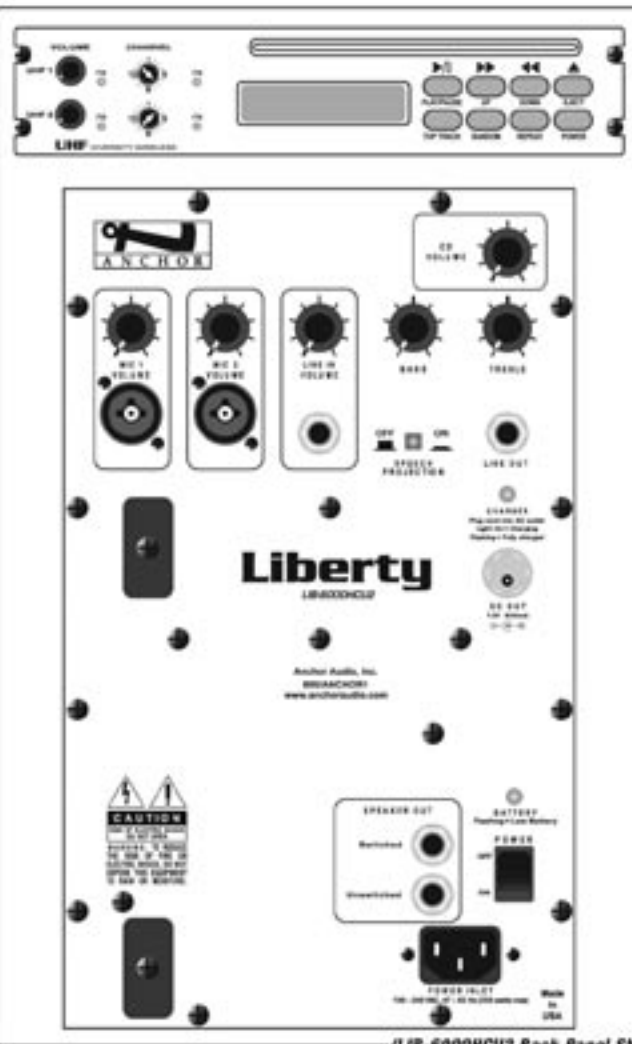

LIBERTY

DUAL-FUNCTION SOUND SYSTEM

MADE IN THE USA!

Reach crowds of 2,000+
117 dB of clear sound

Features heavy-duty,
lead-acid batteries
& built-in charger

Two universal mic input jacks

Speech projection mode
provides crystal-clear
voice projection

Clear and powerful sound,
thanks to an 8-inch weather
resistant woofer and
constant-directivity titanium
dome compression driver in
tuned enclosure

(LIB-6000HCU2 Back Panel Shown)

6-YEAR WARRANTY!

Now featuring 16 channel
UHF diversity wireless by
Anchor Audio

True AC/DC
110/220 power supply

Runs 10+ hours on a charge

New improved CD player
w/ rugged mechanism, blue
back-lit display &
bar graph level display

Up to 2 wireless receivers
with built-in CD player

Tough UV treated
fade resistant case

Remarkably durable
injection-molded case

Improved "limiter" circuitry
reduces distortion &
increases intelligibility

Integrated circuit amplifier
w/ short circuit & thermal
overload protection

External speaker output
powers optional Liberty
companion speaker

Daisy-chain ready: Connect
powered Liberty's together
for expanded coverage

UHF WIRELESS

WH-6000

Handheld wireless microphone/
transmitter

WB-6000

Wireless body-pack transmitter

Microphone options include:

Over-the-Ear / EM-60,
Lapel / LM-60, Collar / CM-60
& Headband / HBM-60

ACCESSORIES

LIB-6001

Unpowered companion speaker

FL-4500

Admiral lectern

MIC-90

Professional dynamic, cardioid
pattern handheld mic

SS-550

Heavy-duty speaker stand

NL-6000

Storage cover

HC-1650L/X

Custom traveling hard case

SC-50

50' speaker cable for LIB-6001

MODELS

LIB-6000H

Battery powered sound system
w/ built-in charger & heavy-duty
batteries installed

LIB-6000HC

W/ heavy-duty batteries &
CD player installed

LIB-6000HU1

W/ heavy-duty batteries &
1 wireless receiver installed

LIB-6000HU2

W/ heavy-duty batteries &
2 wireless receivers installed

LIB-6000HCU1

W/ heavy-duty batteries,
CD player & 1 wireless
receiver installed

LIB-6000HCU2

W/ heavy-duty batteries,
CD player & 2 wireless
receivers installed

SPECIFICATIONS

LIB-6000H

Rated power output:	50 watts
Max SPL @ rated power	
Projection mode:	117 dB
Music mode:	107 dB
Heavy Duty Battery (two):	12 volt rechargeable, 9.0 AH
Frequency response	
Music mode:	60 Hz - 15 kHz $\pm$ 3 dB
Projection mode:	+10 dB from 1.5k - 12 kHz
Sensitivity for rated output	
Lo-Z Microphone:	-52 dBV (2.5 mVrms)
Hi-Z Microphone:	-43 dBV (7.5 mVrms)
Line:	-14 dBV (200 mVrms)
Inputs	
Lo-Z Microphone:	balanced, phantom powered, XLR
Hi-Z Microphone:	unbalanced, 1/4"-phone
Line:	Hi-Z, unbalanced, 1/4"-phone
Line output (post fader):	buffered, 600Ω, 1/4"-phone
AC power requirements:	90 - 264Vac, 50/60 Hz, 50W Max
Dimensions (HWD):	22.5 x 13 x 10", 57 x 33 x 26 cm
Weight:	44 pounds, 20 Kg.