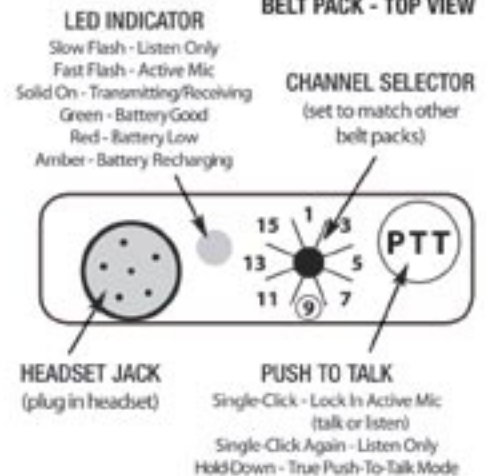

Revolutionary VOX Technology

Unlimited Headset Expandability

Mic Gain Adjustment for Your Environment

Easy Setup and Operation

Voice Activation Conserves Battery Life

BPW-300
BELT PACK - TOP VIEW

HEADSET JACK
(plug in headset)

PUSH TO TALK

Single-Click - Lock In Active Mic (talk or listen)
Single-Click Again - Listen Only
Hold Down - True Push-To-Talk Mode

MODELS

PROCOM-40

Four HW-300 headsets, four BPW-300 wireless belt packs, four AC-300 power chargers and one HC-PC deluxe carrying case.