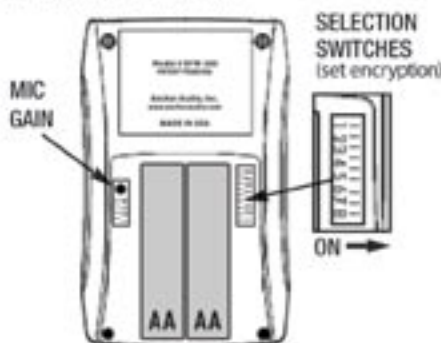

MADE IN THE USA!

- Comfortable Lightweight Noise Cancelling Headsets
- User Selectable Encryption
- 2 "AA" Rechargeable NiMH Batteries Included
- FCC License Not Required

BPW-300
BELT PACK - BACK VIEW

(Shown with battery compartment cover removed)

Revolutionary VOX Technology

Unlimited Headset Expandability

Mic Gain Adjustment for Your Environment

Easy Setup and Operation

Voice Activation Conserves Battery Life