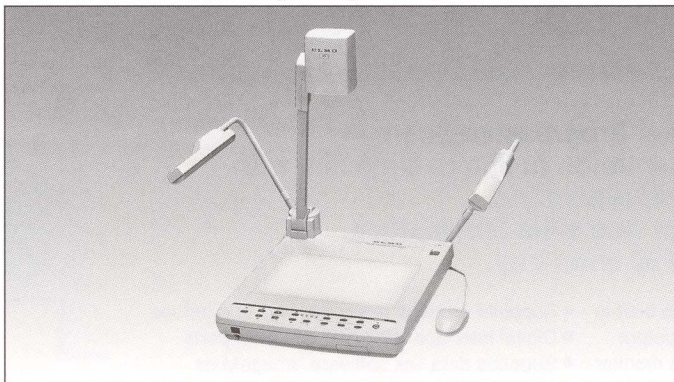

HIGH RESOLUTION SLIDE FILM PRESENTER TRS-3500SX

SPECIFICATIONS

Power	Power source	AC120V 60Hz	
	Power consumption	0.85A (102W)	
Film transport	Film	35mm slide film (2x2" mount slide)	
	Film capacity	80 slides	
	Film loading	Standard circular tray	
	Slide transport	Forward and reverse. Remote control possible.	
Optics	Zooming	2.5x powered	
	Focusing	Powered (manual/one push AF)	
	Iris	Powered (manual/auto)	
	Light source	12V-8W Lamp	
Picture	Output signal	Analog RGB 1280x1024(SXGA) @75Hz	
	Frame rate	7.5 frame/sec.	
	Image pick-up element	1/2" progressive scan CCD	
	Total picture element	1434(H)x1050(V)	
	Effective picture element	1280(H)x1024(V)	
	Resolution	More than 720(H)x720(H) TV lines (RGB output) More than 350(H) TV lines (Video output)	
	Sync. System	Internal	
	White balance	Full auto/one push/manual	
	Gamma correction	ON/OFF	
	Composite-video output	NTSC/PAL conformable	
	S-video output	NTSC/PAL conformable	
	Output terminal	Analog RGB output	DSUB 15 Pin connector (75Ω unbalanced)
		Composite-video output	RCA Pin jack (75Ω unbalanced)
S-video output		Mini DIN 4 Pin connector (75Ω unbalanced)	
Others	Dimensions	420mm(W)x360(D)x141mm(H) (16.5"(W)x14.2"(D)x5.6"(H))	
	Weight	12.5kgs (28 lbs)	
	RGB cable	Supplied	
	USB cable	Supplied	
	PC link software	Supplied (Image Mate for TRS-35SX/3500SX)	
	Mouse	Supplied	
	IR remote control	Supplied	
	Option	5" TFT LCD monitor (LM-5011N), Monitor bracket (MS-201)	

Note : Weight and dimensions are approximate.
Design and specifications are subject to change without prior notice.

PROFILE

Other ELMOs to give your presentations amazing diversity!

High Resolution Visual Presenter, HV-7000SX
SXGA resolution of 1/2" 1,500,000 pixels CCD