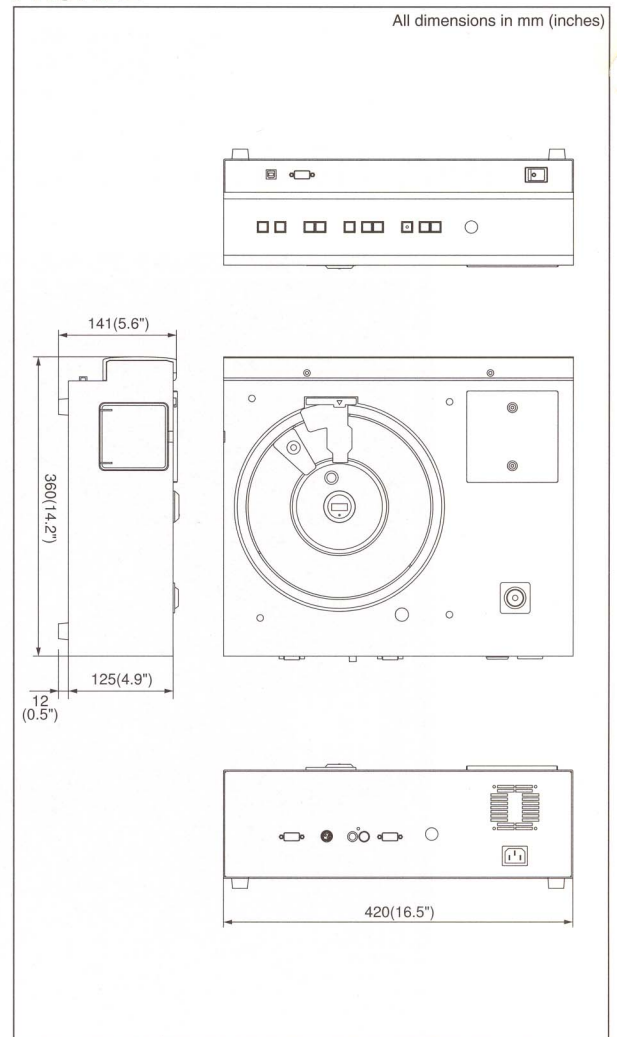

HIGH RESOLUTION SLIDE FILM PRESENTER TRS-3500SX

SPECIFICATIONS

Power	Power source	AC120V 60Hz	
	Power consumption	0.85A (102W)	
Film transport	Film	35mm slide film (2x2" mount slide)	
	Film capacity	80 slides	
	Film loading	Standard circular tray	
	Slide transport	Forward and reverse. Remote control possible.	
Optics	Zooming	2.5x powered	
	Focusing	Powered (manual/one push AF)	
	Iris	Powered (manual/auto)	
	Light source	12V-8W Lamp	
Picture	Output signal	Analog RGB 1280x1024(SXGA) @75Hz	
	Frame rate	7.5 frame/sec.	
	Image pick-up element	1/2" progressive scan CCD	
	Total picture element	1434(H)x1050(V)	
	Effective picture element	1280(H)x1024(V)	
	Resolution	More than 720(H)x720(H) TV lines (RGB output) More than 350(H) TV lines (Video output)	
	Sync. System	Internal	
	White balance	Full auto/one push/manual	
	Gamma correction	ON/OFF	
	Composite-video output	NTSC/PAL conformable	
	S-video output	NTSC/PAL conformable	
	Output terminal	Analog RGB output	DSUB 15 Pin connector (75Ω unbalanced)
		Composite-video output	RCA Pin jack (75Ω unbalanced)
S-video output		Mini DIN 4 Pin connector (75Ω unbalanced)	
Others	Dimensions	420mm(W)x360(D)x141mm(H) (16.5"(W)x14.2"(D)x5.6"(H))	
	Weight	12.5kgs (28 lbs)	
	RGB cable	Supplied	
	USB cable	Supplied	
	PC link software	Supplied (Image Mate for TRS-35SX/3500SX)	
	Mouse	Supplied	
	IR remote control	Supplied	
	Option	5" TFT LCD monitor (LM-5011N), Monitor bracket (MS-201)	

Note : Weight and dimensions are approximate.
Design and specifications are subject to change without prior notice.

PROFILE

Other ELMOs to give your presentations amazing diversity!

High Resolution Visual Presenter, HV-7000SX
SXGA resolution of 1/2" 1,500,000 pixels CCD