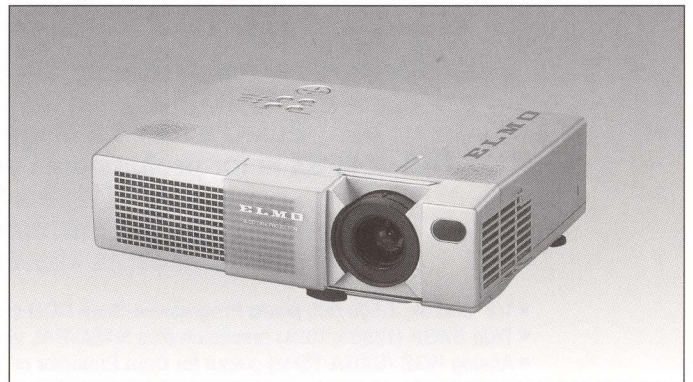

HIGH RESOLUTION SLIDE FILM PRESENTER TRS-3500SX

SPECIFICATIONS

Power	Power source	AC120V 60Hz	
	Power consumption	0.85A (102W)	
Film transport	Film	35mm slide film (2x2" mount slide)	
	Film capacity	80 slides	
	Film loading	Standard circular tray	
	Slide transport	Forward and reverse. Remote control possible.	
Optics	Zooming	2.5x powered	
	Focusing	Powered (manual/one push AF)	
	Iris	Powered (manual/auto)	
	Light source	12V-8W Lamp	
Picture	Output signal	Analog RGB 1280x1024(SXGA) @75Hz	
	Frame rate	7.5 frame/sec.	
	Image pick-up element	1/2" progressive scan CCD	
	Total picture element	1434(H)x1050(V)	
	Effective picture element	1280(H)x1024(V)	
	Resolution	More than 720(H)x720(H) TV lines (RGB output) More than 350(H) TV lines (Video output)	
	Sync. System	Internal	
	White balance	Full auto/one push/manual	
	Gamma correction	ON/OFF	
	Composite-video output	NTSC/PAL conformable	
	S-video output	NTSC/PAL conformable	
	Output terminal	Analog RGB output	DSUB 15 Pin connector (75Ω unbalanced)
		Composite-video output	RCA Pin jack (75Ω unbalanced)
S-video output		Mini DIN 4 Pin connector (75Ω unbalanced)	
Others	Dimensions	420mm(W)x360(D)x141mm(H) (16.5"(W)x14.2"(D)x5.6"(H))	
	Weight	12.5kgs (28 lbs)	
	RGB cable	Supplied	
	USB cable	Supplied	
	PC link software	Supplied (Image Mate for TRS-35SX/3500SX)	
	Mouse	Supplied	
	IR remote control	Supplied	
	Option	5" TFT LCD monitor (LM-5011N), Monitor bracket (MS-201)	

Note : Weight and dimensions are approximate.
Design and specifications are subject to change without prior notice.

PROFILE

Other ELMOs to give your presentations amazing diversity!

High Resolution Visual Presenter, HV-7000SX
SXGA resolution of 1/2" 1,500,000 pixels CCD