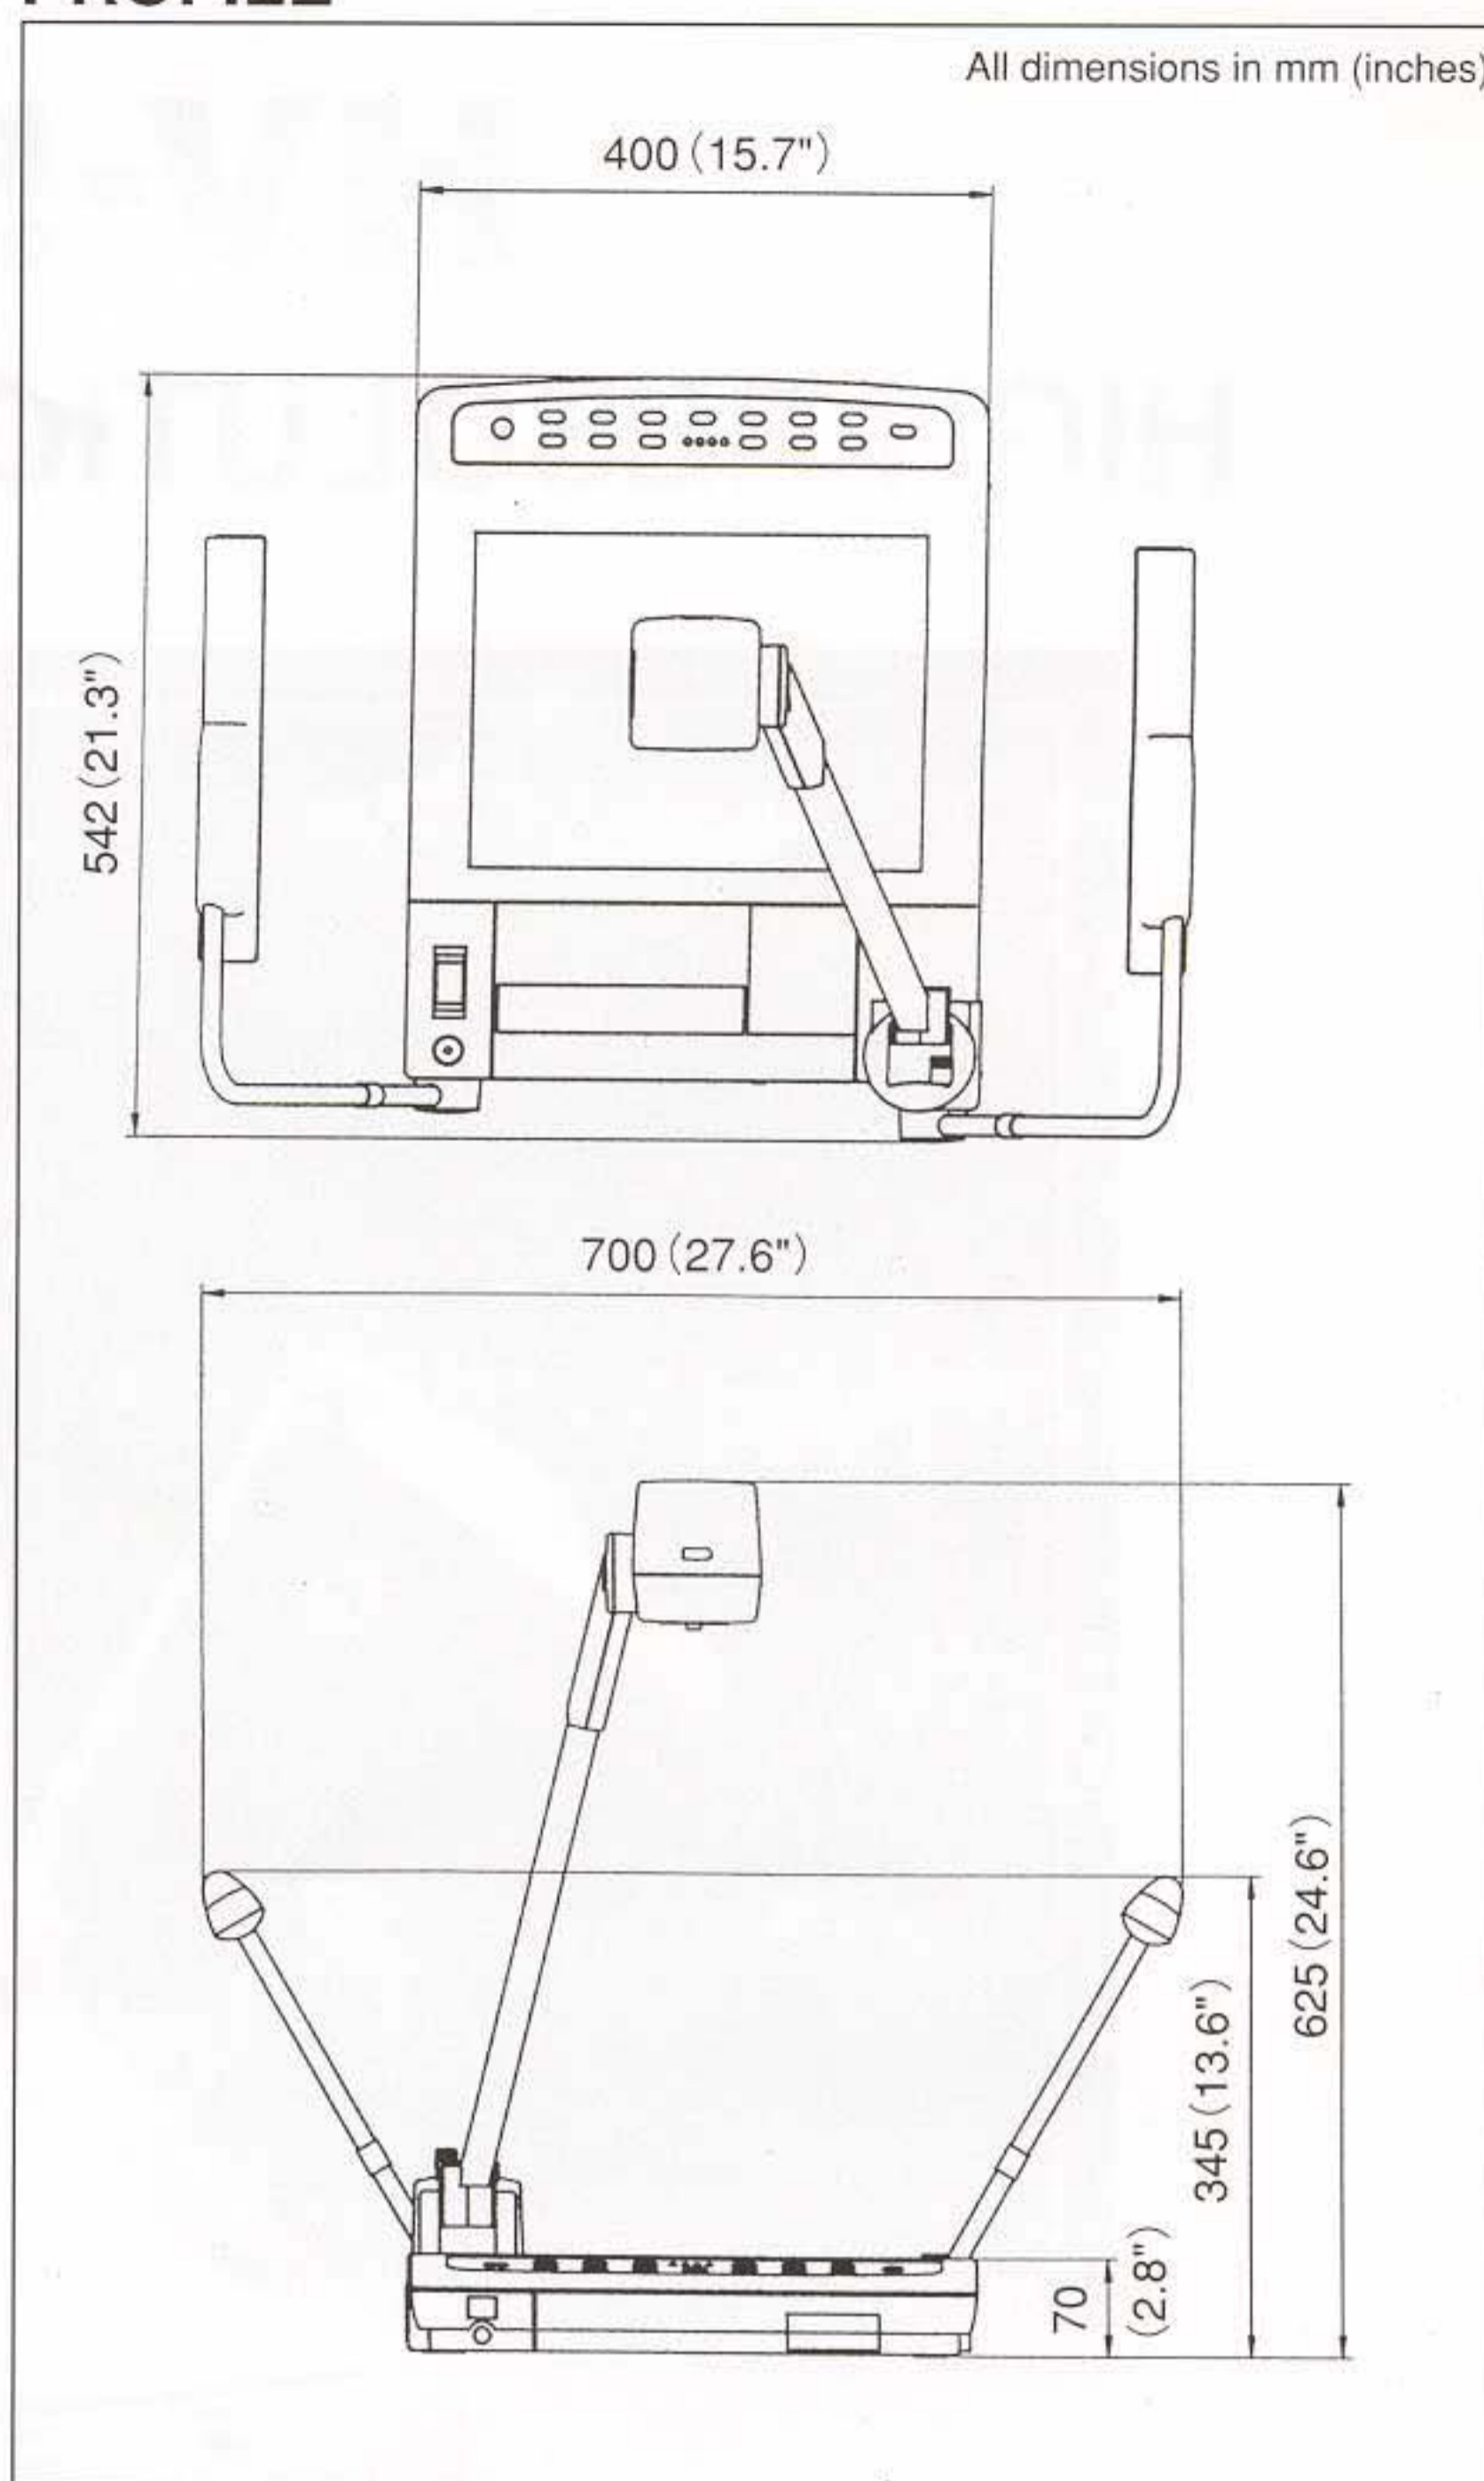

Note : Weight and dimensions are approximate.
Design and specifications are subject to change without prior notice.
Trademarks of registered trademarks are the property of their respective holders.

PROFILE

High Resolution Slide Film Presenter TRS-35XG
XGA resolution of 1/3" 850,000 pixels CCD

ELMO® ELMO CO., LTD.

6-14, Meizen-cho, Mizuho-ku,
Nagoya, 467-8567 Japan
E-mail:elmo@gix.or.jp

Additional technical information is available from any of the following subsidiary companies;

ELMO Mfg. Corp.

1478 Old Country Road,
Plainview, NY 11803-5034, U.S.A.
Tel. 516-501-1400 Fax. 516-501-0429
E-mail:elmo@elmousa.com
Web:http://www.elmousa.com

ELMO Canada Mfg. Corp.

44 West Drive, Brampton,
Ontario, L6T 3T6, Canada
Tel. 905-453-7880 Fax.905-453-2391
E-mail:info@elmocanada.com
Web:http://www.elmocanada.com

ELMO (Europe) G.m.b.H.

Neanderstr 18,
40233 D sseldorf, Germany
Tel. 0211-376051-53 Fax.0211-376630
E-mail:elmoeurope@AOL.com
Web:http://www.elmo.de/