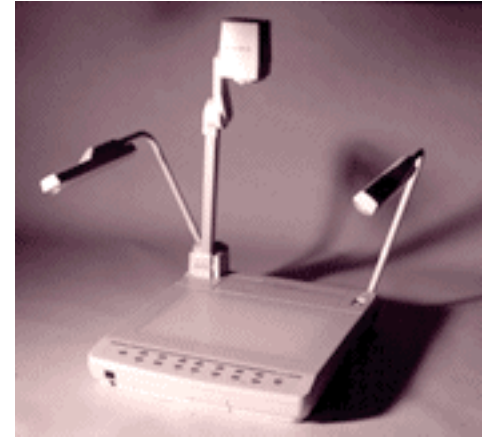

ELMO

Visual Presenters

EV-6000AF

Dual-camera system

The EV-6000AF is a revolutionary presentation tool that redefines the standards of visual communications. Offering unprecedented features and versatility, the EV-6000AF allows you to display a wide variety of visual information from printed material and slides to three-dimensional objects. Also comes in PAL.

INPUT/OUTPUT

Audio input	RCA stereo jack x 2
Audio output	RCA stereo jack x 1
EXT sync input	BNC connector
External control	RS-232C
Input selection	Main camera/sub-camera/AV1/AV2
Mic. input	6.3 mono jack x 1
Video input	Composite video (RCA) jack x 2, S-video jack x 2
Video Output	S-video jack x 1, composite video jack x 2 (RCA, BNC connector), component (R,G,B,S) x 1 (BNC connector x 4)

OTHERS

Carrying handle	Built-in
Dimensions (W x D x H)	When set up: 700 x 542 x 610 mm (27.6" x 21.3" x 24.0") When folded: 400 x 542 x 165 mm (15.7" x 21.3" x 6.5")
Mouse	Supplied
On-screen display (OSD)	Detailed adjustments of the main camera can be controlled by remote control
Weight	9 kg (19.8 lbs)
Wireless remote control	Supplied

POWER

AC outlet	1 pce. (max. 400W/unswitched)
-----------	-------------------------------

Power Consumption 48W
Power Source AC 120V, 60Hz

VIDEO & AUDIO

Arrow video pointer	Built-in (can be controlled by mouse or wireless remote control)
Color/B&W selection	Built-in
Detail compensation	Built-in
Electronic magnification	2x (can be scrolled)
Electronic shutter	1/100 to 1/10000 sec.
Image pick-up element	1/3" color interline-transfer CCD (digital signal processing) 811 (H) x 508 (V)
Lens	f=4.3mm, F1.9
Nega/posi conversion	Built-in
Pause mode	Built-in
Picture element	811 (H) x 508(V)
Picture memory	7-picture memory (JPEG format)
Resolution	More than 450 TV lines More than 470 TV lines
S/N ratio	48 dB
Signal processing	Digital
Sync. System	Internal/external sync. (automatic change-over)
Television system	NTSC compatible
White Balance	Full-auto/push-set/manual